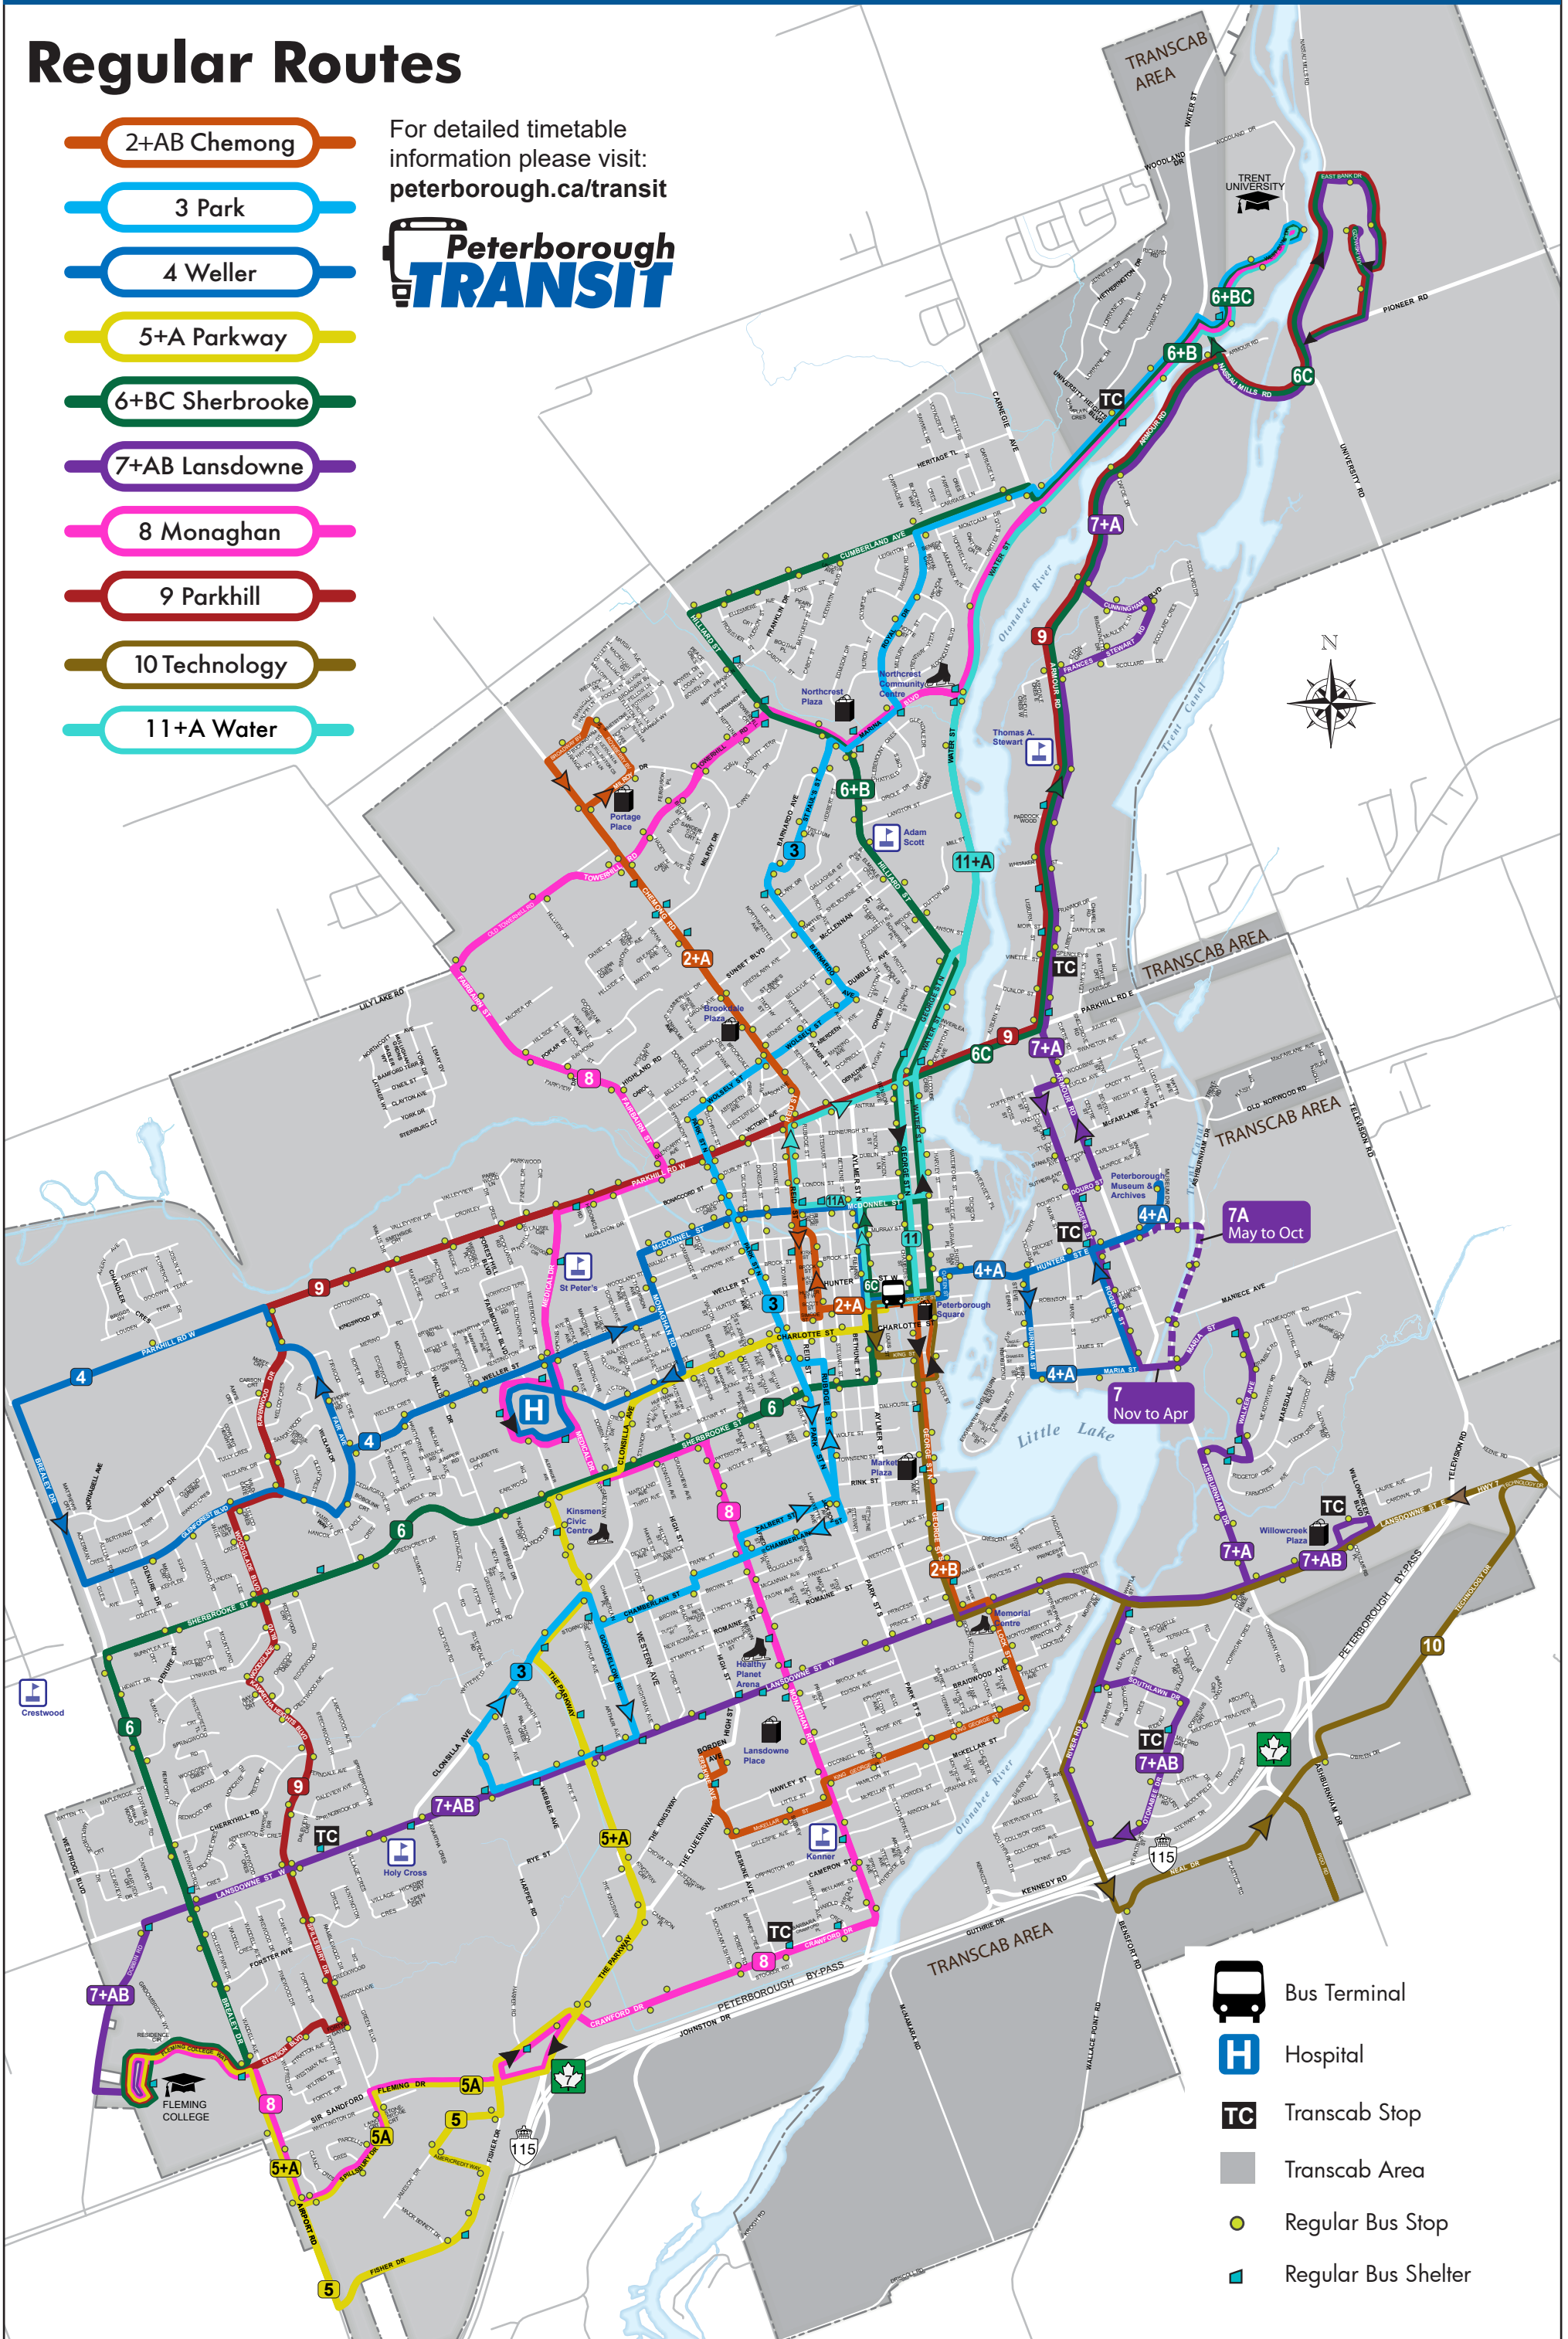

Regular Routes

-  2+AB Chemong
-  3 Park
-  4 Weller
-  5+A Parkway
-  6+BC Sherbrooke
-  7+AB Lansdowne
-  8 Monaghan
-  9 Parkhill
-  10 Technology
-  11+A Water

For detailed timetable information please visit:
peterborough.ca/transit

-  Bus Terminal
-  Hospital
-  Transcab Stop
-  Transcab Area
-  Regular Bus Stop
-  Regular Bus Shelter